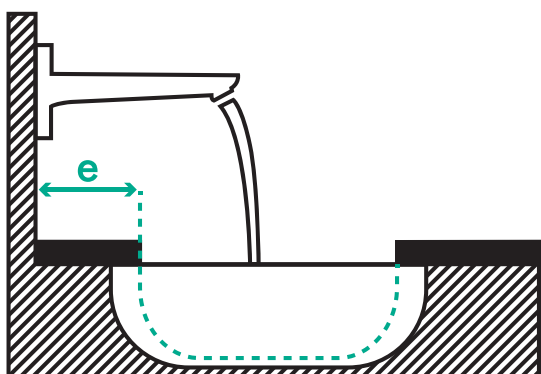

Does the water splash when you wash your hands? We pass a standardized hand model back and forth under the stream of water and observe and evaluate the data and patterns outside the basin.

Note on assembly

In the following illustrations, you will find important information to keep in mind when installing your hansgrohe faucet on your favorite sink. The letters in the graphics indicate the relevant points for measurement. The dimensions in the tables indicate the corresponding distances between the faucet and the washbasin.

If you have some flexibility in the position of the faucet, please consider these dimensions for a professional installation.

When taking measurements, please note:

If you are incorporating a build-in sink or a sink above the counter, use the outer edge of the sink as a reference point. If, on the other hand, you are incorporating a sink under the counter, use the inner edge of the basin as a reference point.