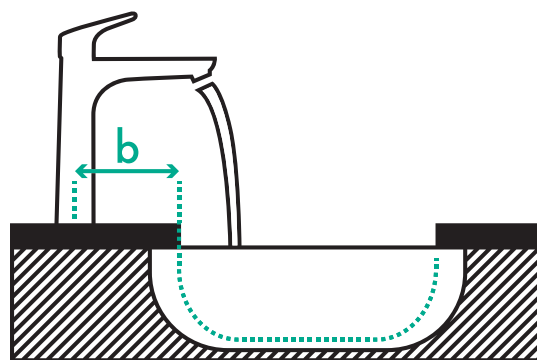

Note on assembly

In the following illustrations, you will find important information to keep in mind when installing your hansgrohe faucet on your favorite sink. The letters in the graphics indicate the relevant points for measurement. The dimensions in the tables indicate the corresponding distances between the faucet and the washbasin.

If you have some flexibility in the position of the faucet, please consider these dimensions for a professional installation.

When taking measurements, please note:

If you are incorporating a build-in sink or a sink above the counter, use the outer edge of the sink as a reference point. If, on the other hand, you are incorporating a sink under the counter, use the inner edge of the basin as a reference point.