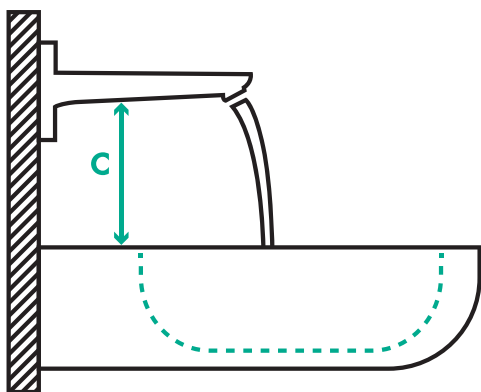

Does the water splash when you wash your hands? We pass a standardized hand model back and forth under the stream of water and observe and evaluate the data and patterns outside the basin.

Note on assembly

In the following illustrations, you will find important information to keep in mind when installing your hansgrohe faucet on your favorite sink. The letters in the graphics indicate the relevant points for measurement. The dimensions in the tables indicate the corresponding distances between the faucet and the washbasin.

If you have some flexibility in the position of the faucet, please consider these dimensions for a professional installation.

When taking measurements, please note:

If you are incorporating a build-in sink or a sink above the counter, use the outer edge of the sink as a reference point. If, on the other hand, you are incorporating a sink under the counter, use the inner edge of the basin as a reference point.