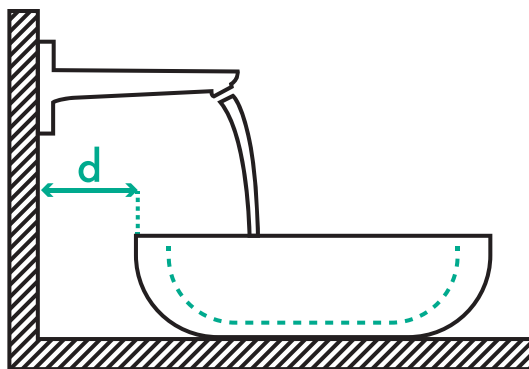

Less splashing

Does the water splash when the faucet is operated? By opening and closing the mixer with differing water pressures, we observe patterns and collect data that are then evaluated.

Fewer water stains

Does the water splash when you wash your hands? We pass a standardized hand model back and forth under the stream of water and observe and evaluate the data and patterns outside the basin.

Note on assembly

In the following illustrations, you will find important information to keep in mind when installing your hansgrohe faucet on your favorite sink. The letters in the graphics indicate the relevant points for measurement. The dimensions in the tables indicate the corresponding distances between the faucet and the washbasin.

If you have some flexibility in the position of the faucet, please consider these dimensions for a professional installation.

When taking measurements, please note:

If you are incorporating a build-in sink or a sink above the counter, use the outer edge of the sink as a reference point. If, on the other hand, you are incorporating a sink under the counter, use the inner edge of the basin as a reference point.